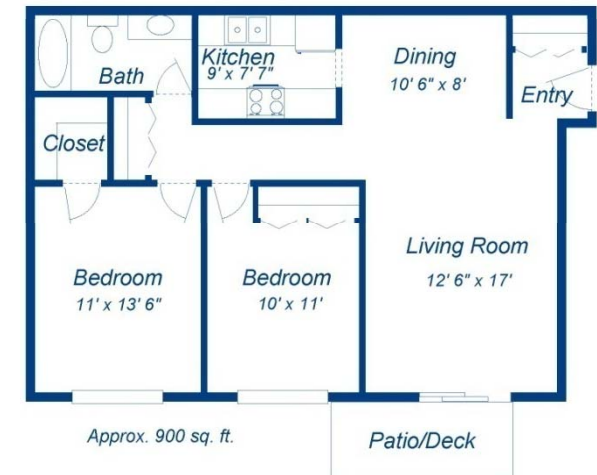

# Arbor Forest Apartments

1185 Palmer Lane  
East Lansing, MI  
(517) 337-0634

1 Bedroom  
1 Bath

2 Bedroom  
1 Bath

2 Bedroom  
2 Bath