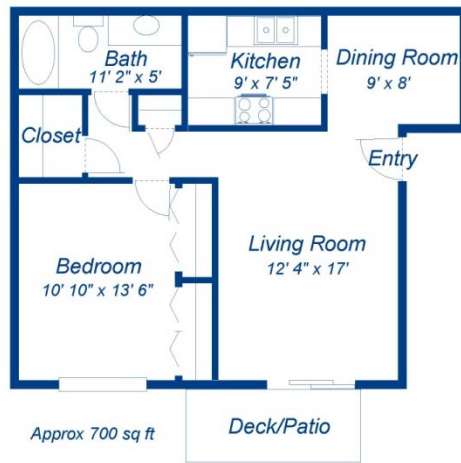

# Arbor Forest Apartments

1185 Palmer Lane  
East Lansing, MI  
(517) 337-0634

1 Bedroom  
1 Bath

2 Bedroom  
1 Bath

2 Bedroom  
2 Bath